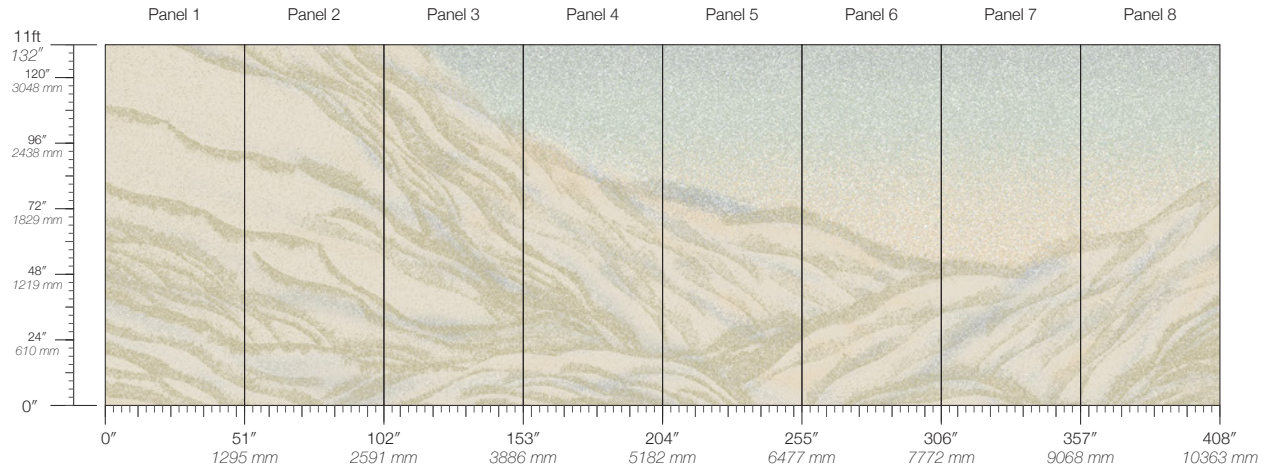

Singing Sand Canyon

Suitable for residential and commercial projects

COLOR
Canyon

STOCK
Made to order

REPEAT
Non-repeating

CONTACT
sales@calicowallpaper.com
+1 718 243 1705
57 Lispenard Street
New York, NY 10013 USA

ITEM
3202

MINIMUM
1 panel

LEAD TIME
4 weeks to print

CONTENT
Type II PVC-Free

MAINTENANCE
Water-based cleanser

ORIGIN
USA

DISCLAIMER
Panel maps represent mural artwork only. Reference the physical sample for color and texture.

PANEL WIDTH
51" / 1295 mm trimmed

FLAMMABILITY
ASTM E84 Adhered Class A

DETAILS
Custom options available

PANEL HEIGHT
132" / 3353 mm standard

ENVIRONMENTAL
Recycled Content, Phthalate Free
Low VOC, HPD Available

PRICE
Available upon request