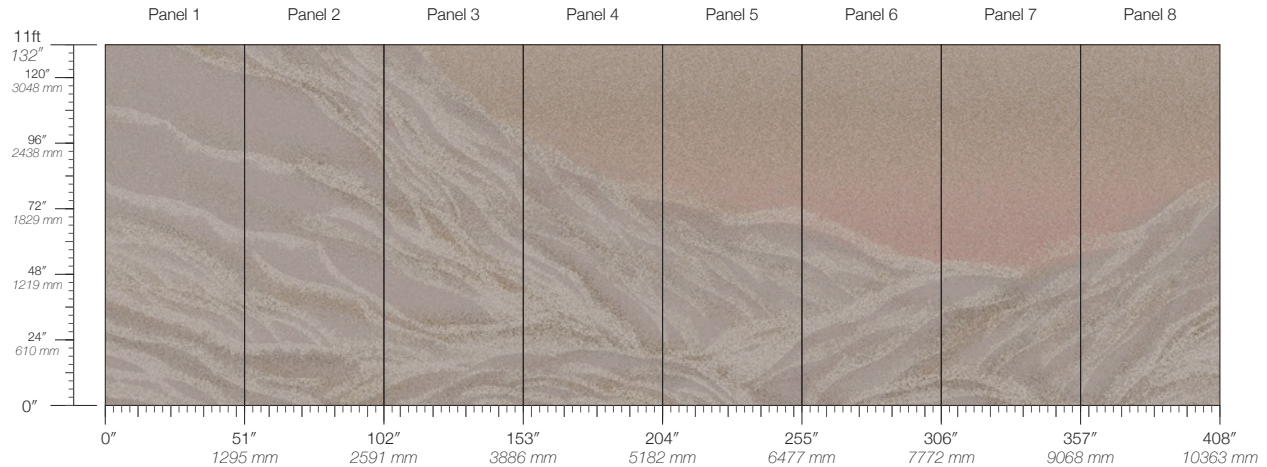

Singing Sand Mesa

Suitable for residential and commercial projects

COLOR
Mesa

STOCK
Made to order

REPEAT
Non-repeating

CONTACT
sales@calicowallpaper.com
+1 718 243 1705
57 Lispenard Street
New York, NY 10013 USA

ITEM
3203

MINIMUM
1 panel

LEAD TIME
4 weeks to print

CONTENT
Type II PVC-Free

MAINTENANCE
Water-based cleanser

ORIGIN
USA

DISCLAIMER
Panel maps represent mural artwork only. Reference the physical sample for color and texture.

PANEL WIDTH
51" / 1295 mm trimmed

FLAMMABILITY
ASTM E84 Adhered Class A

DETAILS
Custom options available

PANEL HEIGHT
132" / 3353 mm standard

ENVIRONMENTAL
Recycled Content, Phthalate Free
Low VOC, HPD Available

PRICE
Available upon request