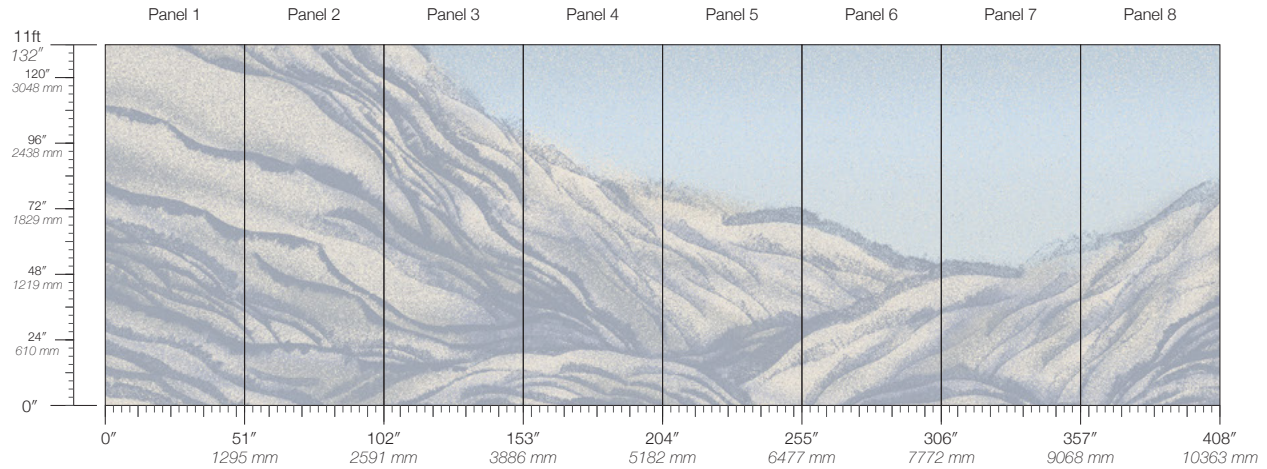

Singing Sand Ravine

Suitable for residential and commercial projects

COLOR
Ravine

STOCK
Made to order

REPEAT
Non-repeating

CONTACT
sales@calicowallpaper.com
+1 718 243 1705
57 Lispenard Street
New York, NY 10013 USA

ITEM
3204

MINIMUM
1 panel

LEAD TIME
4 weeks to print

CONTENT
Type II PVC-Free

MAINTENANCE
Water-based cleanser

ORIGIN
USA

DISCLAIMER
Panel maps represent mural artwork only. Reference the physical sample for color and texture.

PANEL WIDTH
51" / 1295 mm trimmed

FLAMMABILITY
ASTM E84 Adhered Class A

DETAILS
Custom options available

PANEL HEIGHT
132" / 3353 mm standard

ENVIRONMENTAL
Recycled Content, Phthalate Free
Low VOC, HPD Available

PRICE
Available upon request