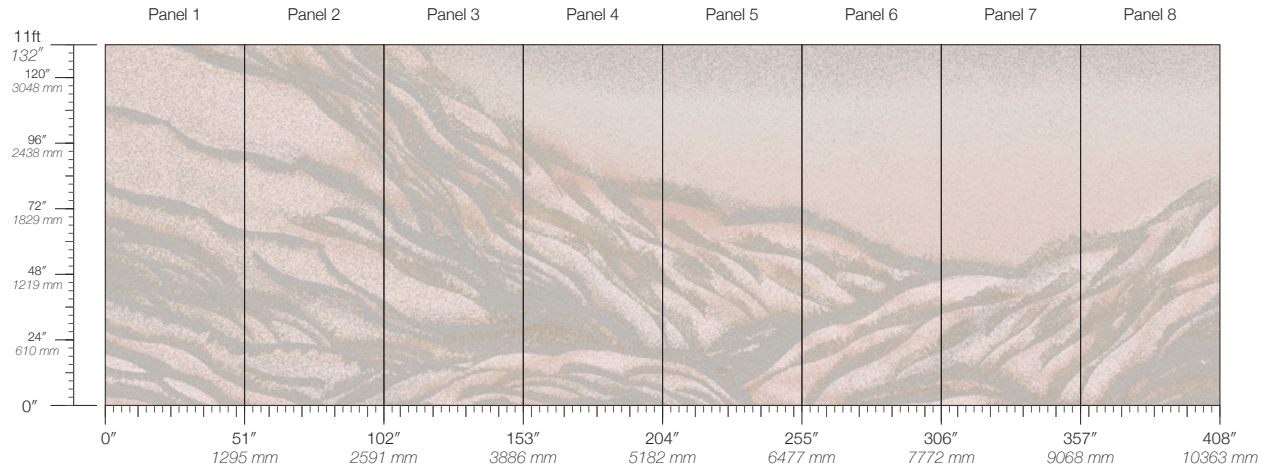

Singing Sand Steppe

Suitable for residential and some commercial projects

COLOR
Steppe

STOCK
Made to order

REPEAT
Non-repeating

CONTACT
sales@calicowallpaper.com
+1 718 243 1705
57 Lispenard Street
New York, NY 10013 USA

ITEM
3206

MINIMUM
1 panel

LEAD TIME
4 weeks to print

CONTENT
Clay-Coated Paper

MAINTENANCE
Water-based cleanser

ORIGIN
USA

DISCLAIMER
Panel maps represent mural artwork only. Reference the physical sample for color and texture.

PANEL WIDTH
26" / 661 mm trimmed

FLAMMABILITY
ASTM E84 Adhered Class A

DETAILS
Custom options available

PANEL HEIGHT
132" / 3353 mm standard

ENVIRONMENTAL
FSC Certified Content

PRICE
Available upon request