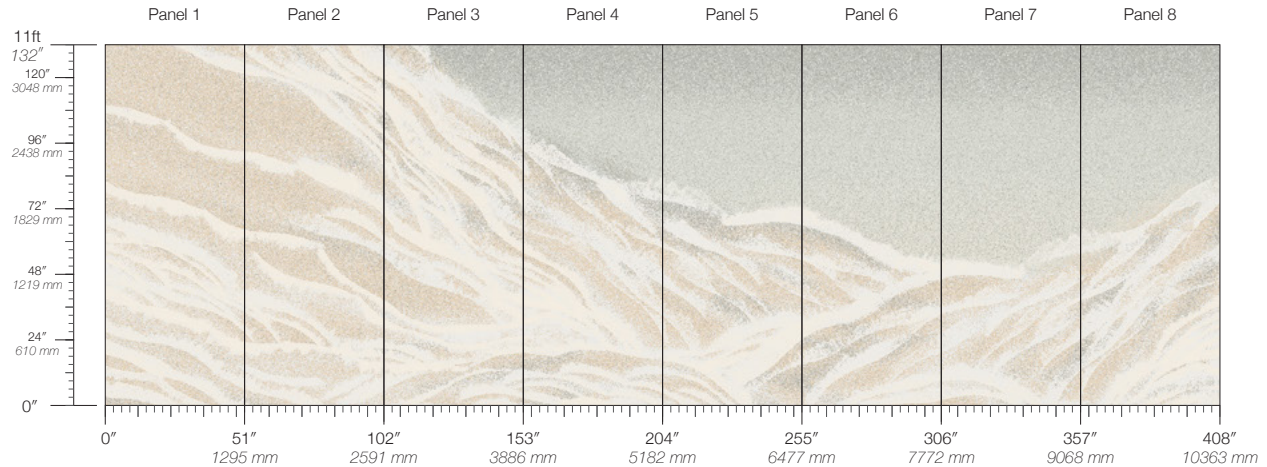

Singing Sand Basin

Suitable for residential and commercial projects

COLOR
Basin

STOCK
Made to order

REPEAT
Non-repeating

CONTACT
sales@calicowallpaper.com
+1 718 243 1705
57 Lispenard Street
New York, NY 10013 USA

ITEM
3201

MINIMUM
1 panel

LEAD TIME
4 weeks to print

CONTENT
Type II PVC-Free

MAINTENANCE
Water-based cleanser

ORIGIN
USA

DISCLAIMER
Panel maps represent mural artwork only. Reference the physical sample for color and texture.

PANEL WIDTH
51" / 1295 mm trimmed

FLAMMABILITY
ASTM E84 Adhered Class A

DETAILS
Custom options available

PANEL HEIGHT
132" / 3353 mm standard

ENVIRONMENTAL
Recycled Content, Phthalate Free
Low VOC, HPD Available

PRICE
Available upon request