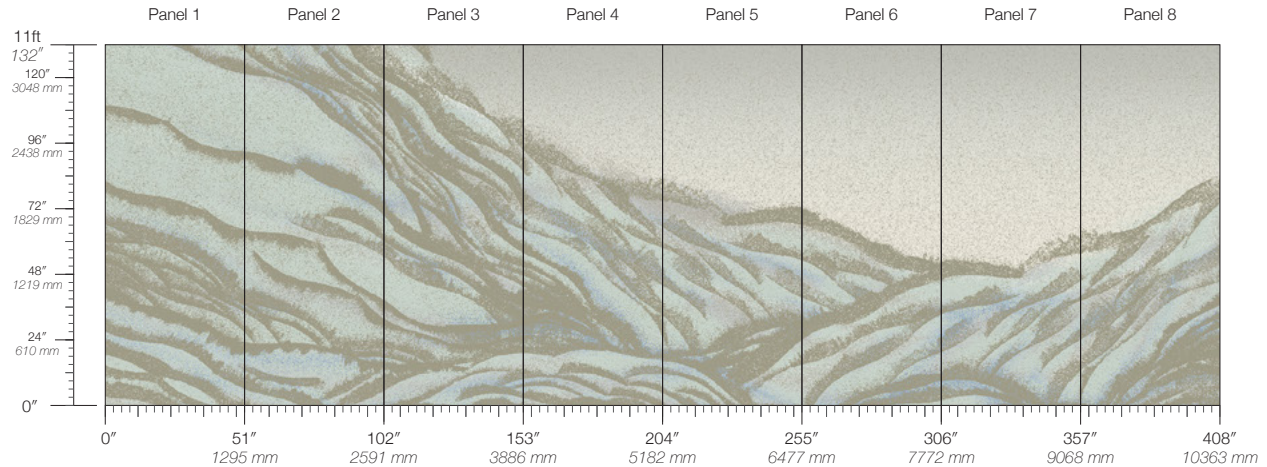

Singing Sand Sierra

Suitable for residential and commercial projects

COLOR
Sierra

STOCK
Made to order

REPEAT
Non-repeating

CONTACT
sales@calicowallpaper.com
+1 718 243 1705
57 Lispenard Street
New York, NY 10013 USA

ITEM
3205

MINIMUM
1 panel

LEAD TIME
4 weeks to print

CONTENT
Type II PVC-Free

MAINTENANCE
Water-based cleanser

ORIGIN
USA

DISCLAIMER
Panel maps represent mural artwork only. Reference the physical sample for color and texture.

PANEL WIDTH
51" / 1295 mm trimmed

FLAMMABILITY
ASTM E84 Adhered Class A

DETAILS
Custom options available

PANEL HEIGHT
132" / 3353 mm standard

ENVIRONMENTAL
Recycled Content, Phthalate Free
Low VOC, HPD Available

PRICE
Available upon request